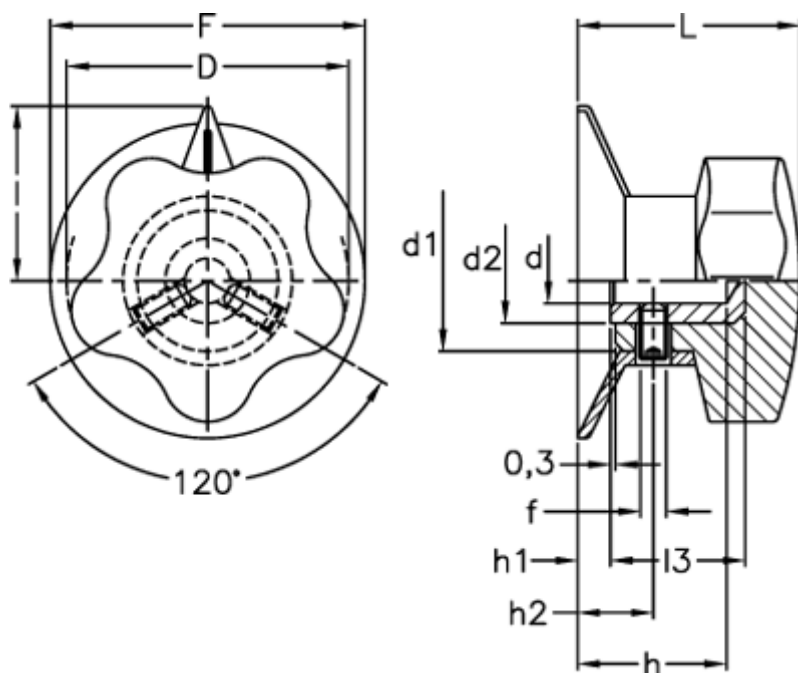

Article number: 2306066421

Description: E+G Lobe knob w/flange and pointer
VC.192/50 A-8+F

Measures

D	= 50	h2	= 10
d1	= 25	l	= 30
d2	= 15	L	= 36
d H9	= 8	l3	= 25
F	= 56		
f	= M5		
h	= 23		
h1	= 3		